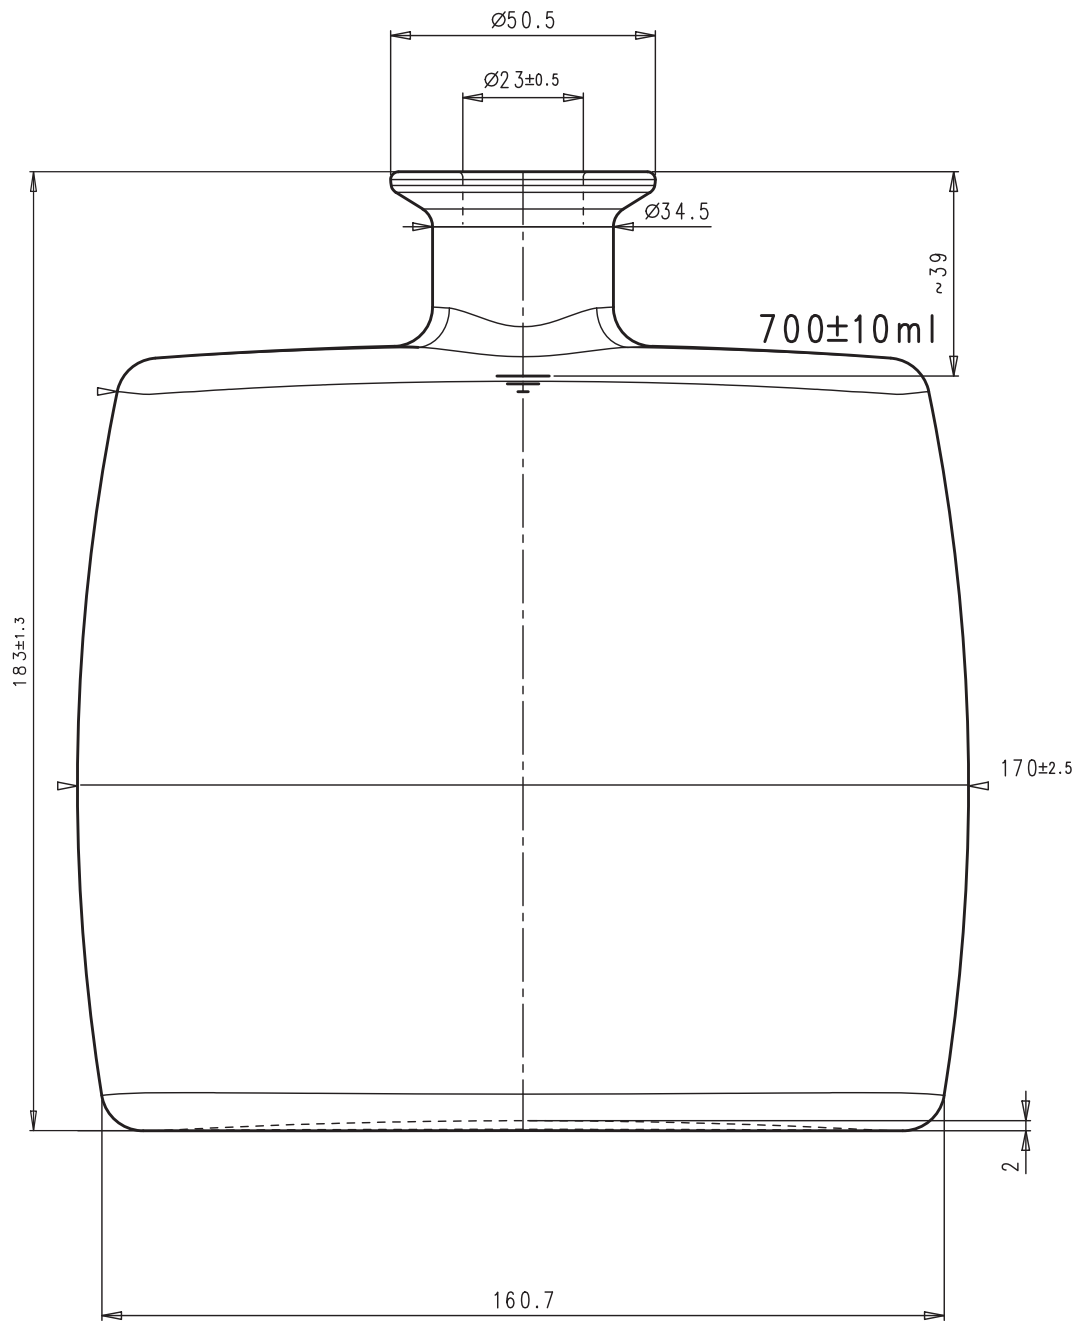

Minimum through hole  $\varnothing 21\text{mm}$ .

Bottom view

3D view

Please note that Velvet Glass is owner of all rights of industrial and intellectual property (copyright, design, trademark, drawings and other) relevant, relative and / or to the present bottles, as acknowledged by the buyer to waive any right or claim of ownership of the nature of those cited above in relation to these bottles.

scale 1:1	<b>VELVETGLASS</b>	weight: 900 g.
		<b>BOTTIGLIA MAJESTIC</b> tolerance for serie is +/- 15mm attention for levelness bottom
		brimfull capacity: 725 +/- 10 ml

Maximum allowed deviation from vertical axis 2.1mm.