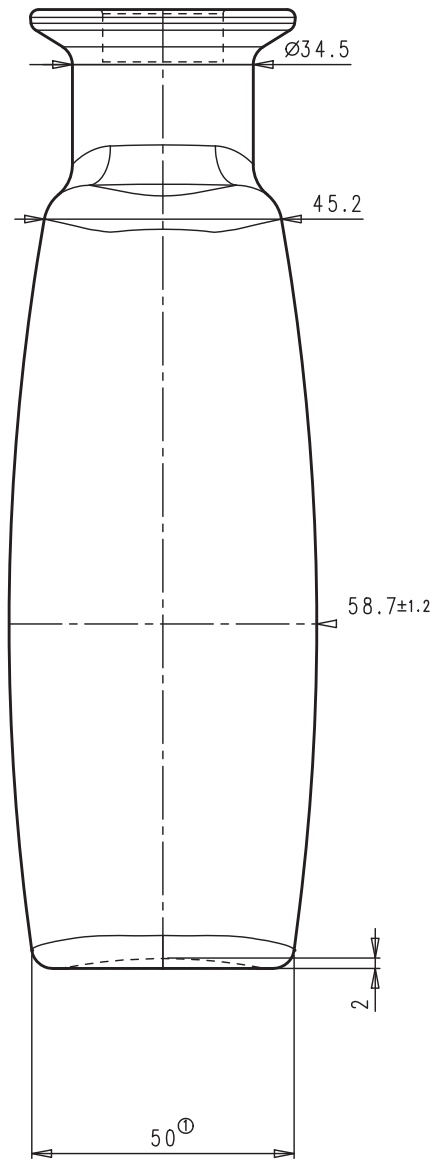

Minimum through hole  $\varnothing 21\text{mm}$ .

Bottom view

3D view

Please note that Velvet Glass is owner of all rights of industrial and intellectual property (copyright, design, trademark, drawings and other) relevant, relative and / or to the present bottles, as acknowledged by the buyer to waive any right or claim of ownership of the nature of those cited above in relation to these bottles.

scale 1:1	<b>VELVETGLASS</b>	weight: 900 g.
		<b>BOTTIGLIA MAJESTIC</b> tolerance for serie is +/- 15mm attention for levelness bottom
		brimfull capacity: 725 +/- 10 ml

Maximum allowed deviation from vertical axis 2.1mm.