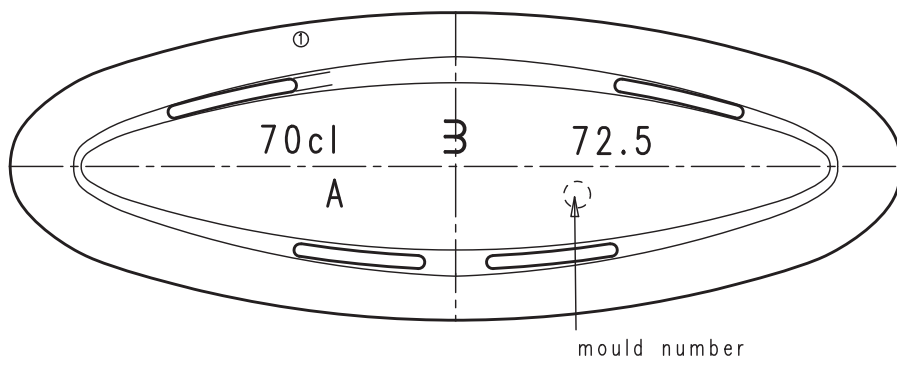

Minimum through hole  $\varnothing 21\text{mm}$ .

Bottom view

3D view

Please note that Velvet Glass is owner of all rights of industrial and intellectual property (copyright, design, trademark, drawings and other) relevant, relative and / or to the present bottles, as acknowledged by the buyer to waive any right or claim of ownership of the nature of those cited above in relation to these bottles.

scale 1:1	<b>VELVETGLASS</b>	weight: 900 g.
		<b>BOTTIGLIA MAJESTIC</b> tolerance for serie is +/- 15mm attention for levelness bottom
		brimfull capacity: 725 +/- 10 ml

Maximum allowed deviation from vertical axis 2.1mm.